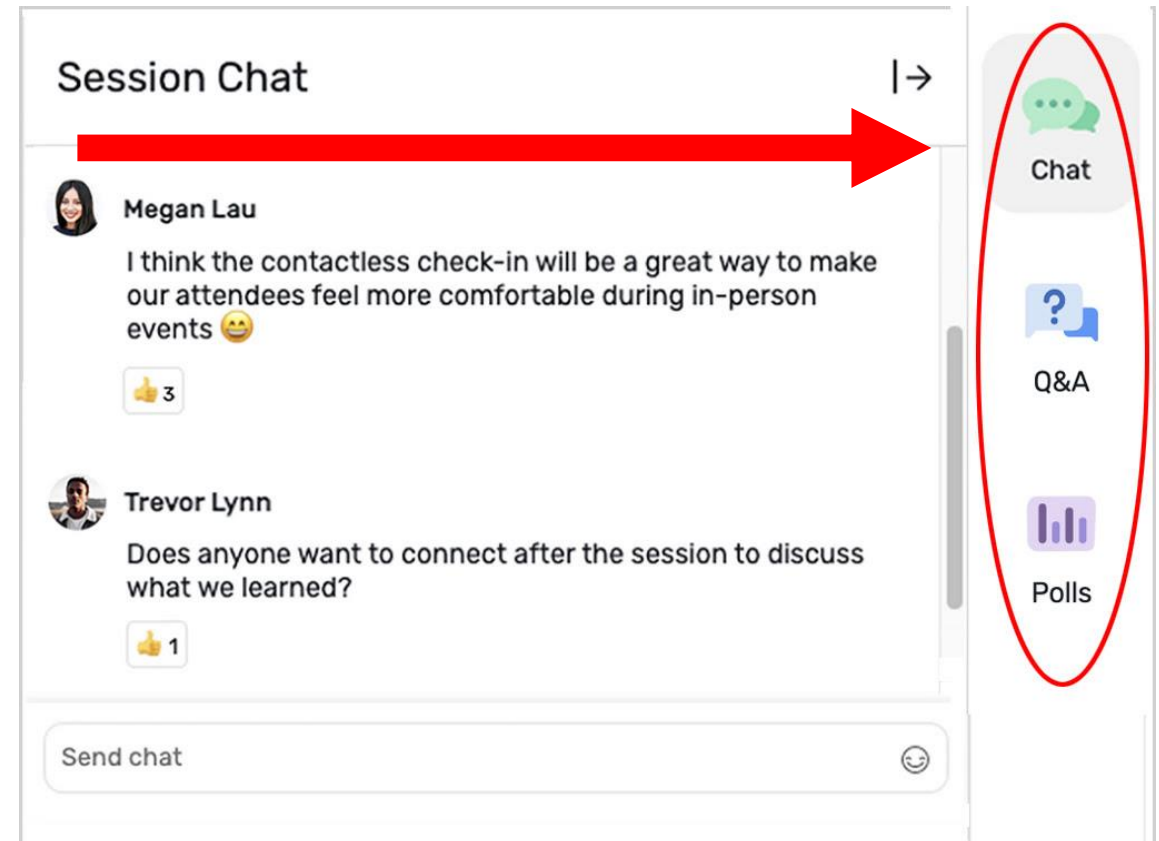

## Having technical problems?

- Look for the Tech Q&A doc in chat on the right side of your screen. Or email [info@uidp.net](mailto:info@uidp.net).
- If the session shuts down due to connection issues, do NOT close the Attendee Hub window. The room will reopen just a couple of minutes.