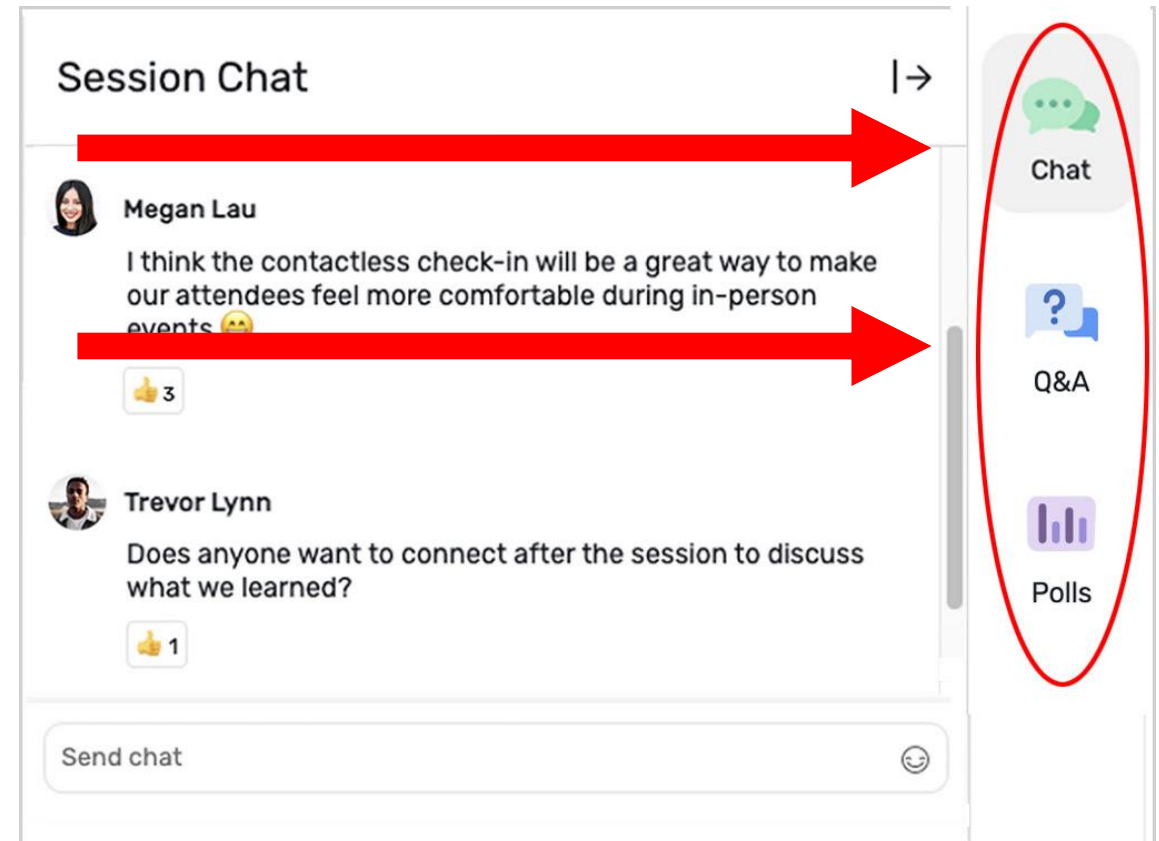

how to PARTICIPATE

Live Chat and Q&A

At the right of your screen

- Chat with one another
- Submit questions using the Q&A