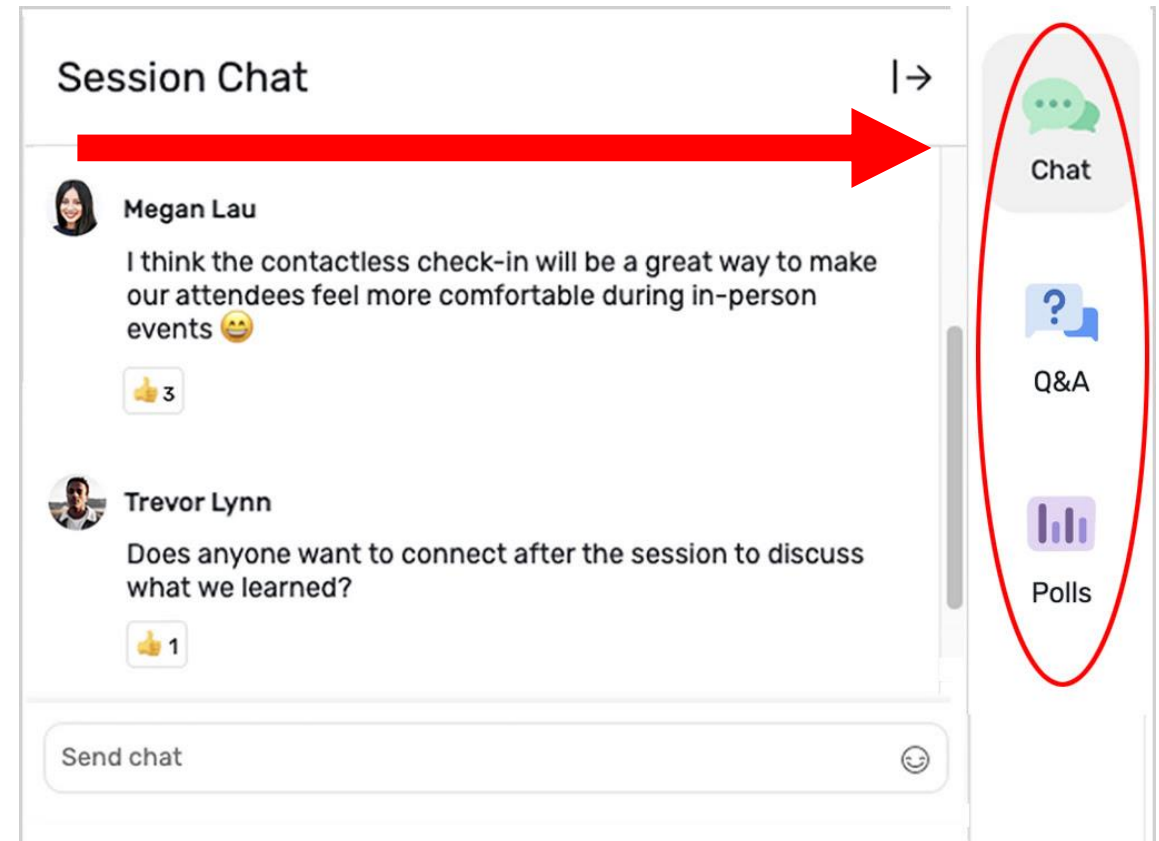

Strengthening
University-Industry
Partnerships

TECH SUPPORT

Having technical problems?

Look for the Tech Q&A doc in chat on the right side of your screen.

Or email info@uidp.net.

If the session shuts down due to connection issues, do NOT close the Attendee Hub window. The room will reopen just a couple of minutes.

how to PARTICIPATE

Live Chat and Q&A

At the right of your screen

- Chat with one another
- Submit questions using the Q&A

how to **PARTICIPATE**

Handouts and Recordings

- Download available handouts from the Session Content tab on the bottom of your screen.
- Session recordings will be posted in the Attendee Hub. You will be notified via email when they are available at uidp.org.