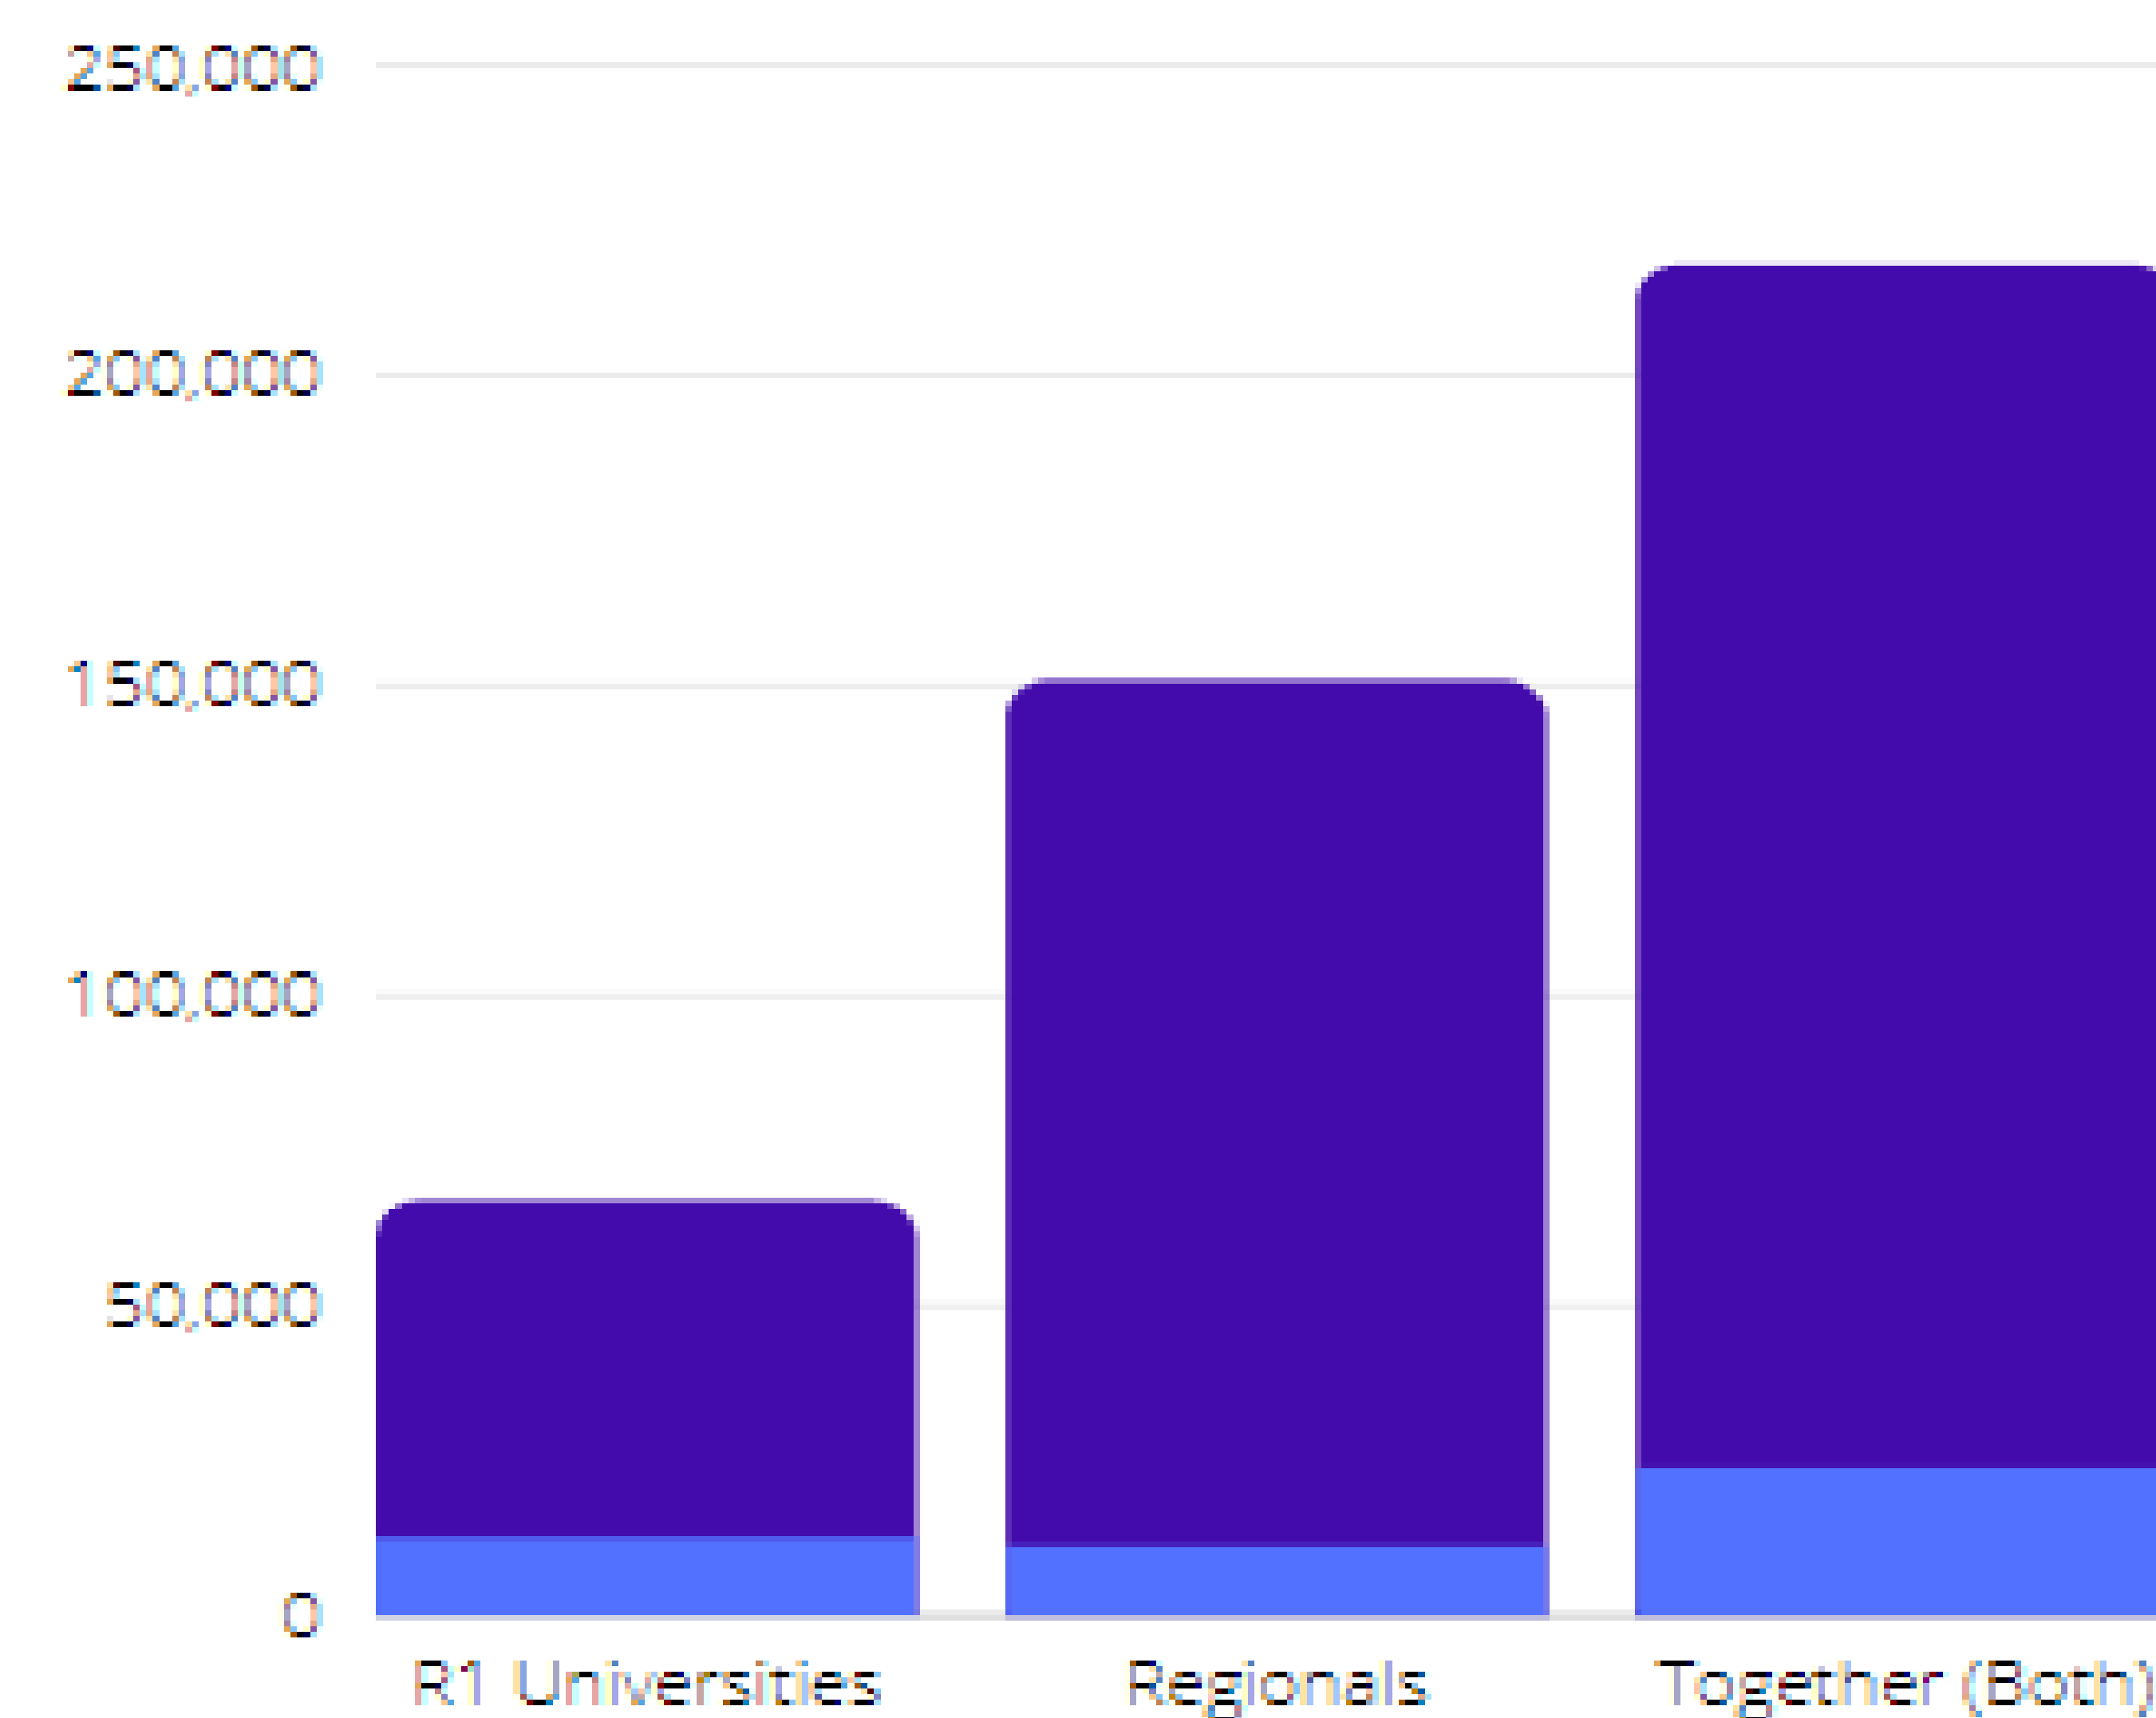

Kentucky has 24 public universities and community and technical colleges, including 2 R1 universities, 3 regional universities, 2 state universities, an HBCU, and 16 community colleges. Over the past 4 years, Kentucky has been collaborating to advance innovation-based education, support capacity, and strategic investment to raise the state's collective profile in translational research.

KCV provides shared, dedicated commercialization and intellectual property support and training across 22 institutions, with direct assistance from each R1 university technology transfer office.

METHODS

- We **increased the number of technology transfer supported faculty, staff and students** in KY by over 300% (see right)
- We execute collaboration agreements for a statewide, shared technology function
- We **expanded programming aimed at increased experiential learning** and commercialization training
- We **sponsor access to nationally-recognized innovation platforms and trainings** for translational research
- We **partnered with our in-state programs** to welcome and incent regional, rural, HBCU, and community college participation

Kentucky's Higher Education Community (faculty/staff and students)

Data source: IPEDS and KYCPE

KCV Statewide Partner Institutions